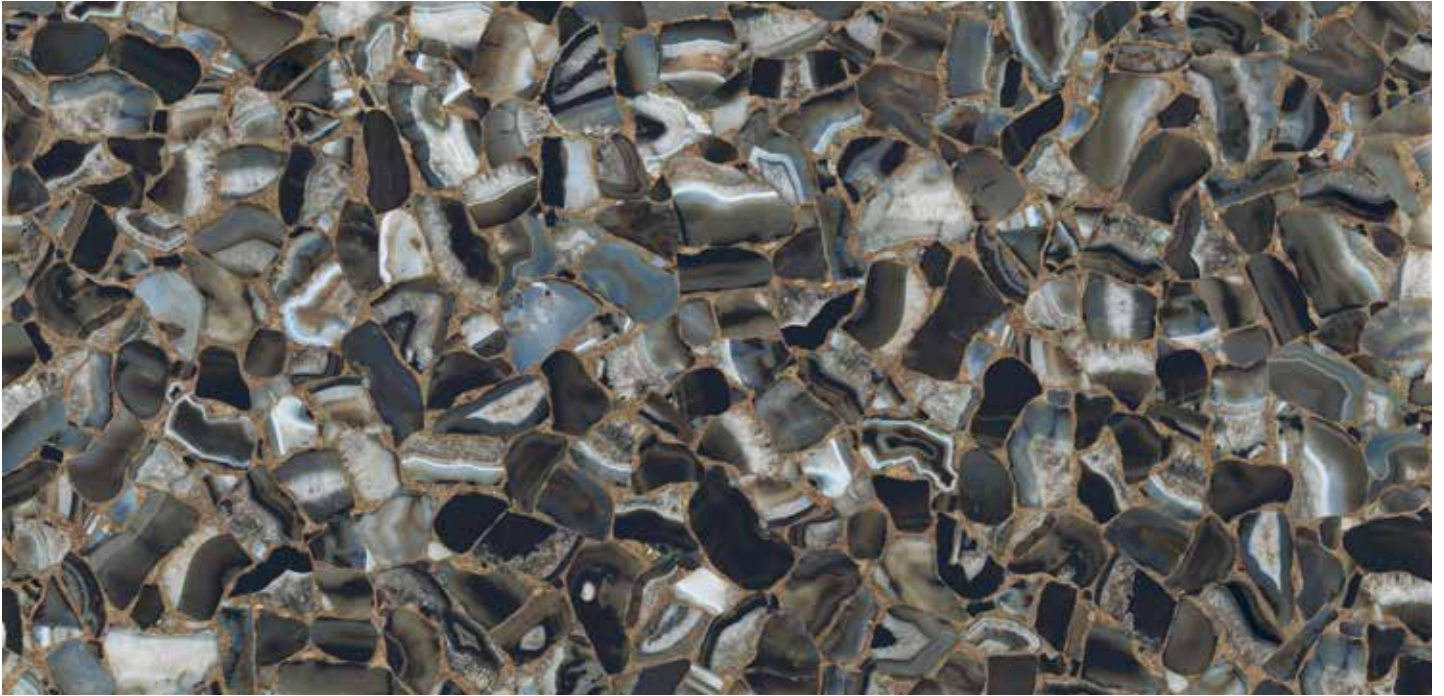

GEMSTONE Violet

60" x 120" x 1/4" | Bright Finish | 4 Faces | HRIGEVI1/4L

*special order sizes: 60"x60", 30"x60", 30"x30", 15"x30"

(6-8 weeks lead time. minimum qty. required.)

AGATA Black

60" x 120" x 1/4" | Bright Finish | 1 Face | HRIAGBK1/4L