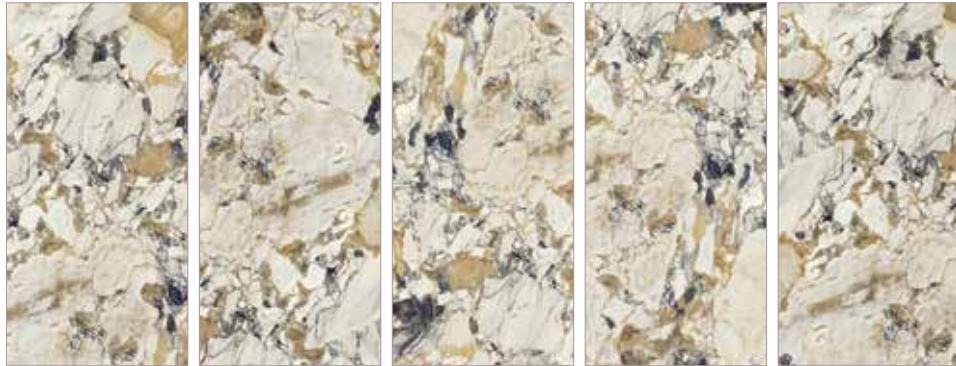

EVER-STONE Illusion

48" x 96" x 1/4" | Polished | 8 faces | HRREVIL1/4L

EVER-STONE Sodalite

48" x 96" x 1/4" | Polished | 5 faces | HRREVSO1/4L

EVER-STONE *Symphony*

48" x 96" x 1/4" | Polished | 5 faces | HRREVSY1/4L